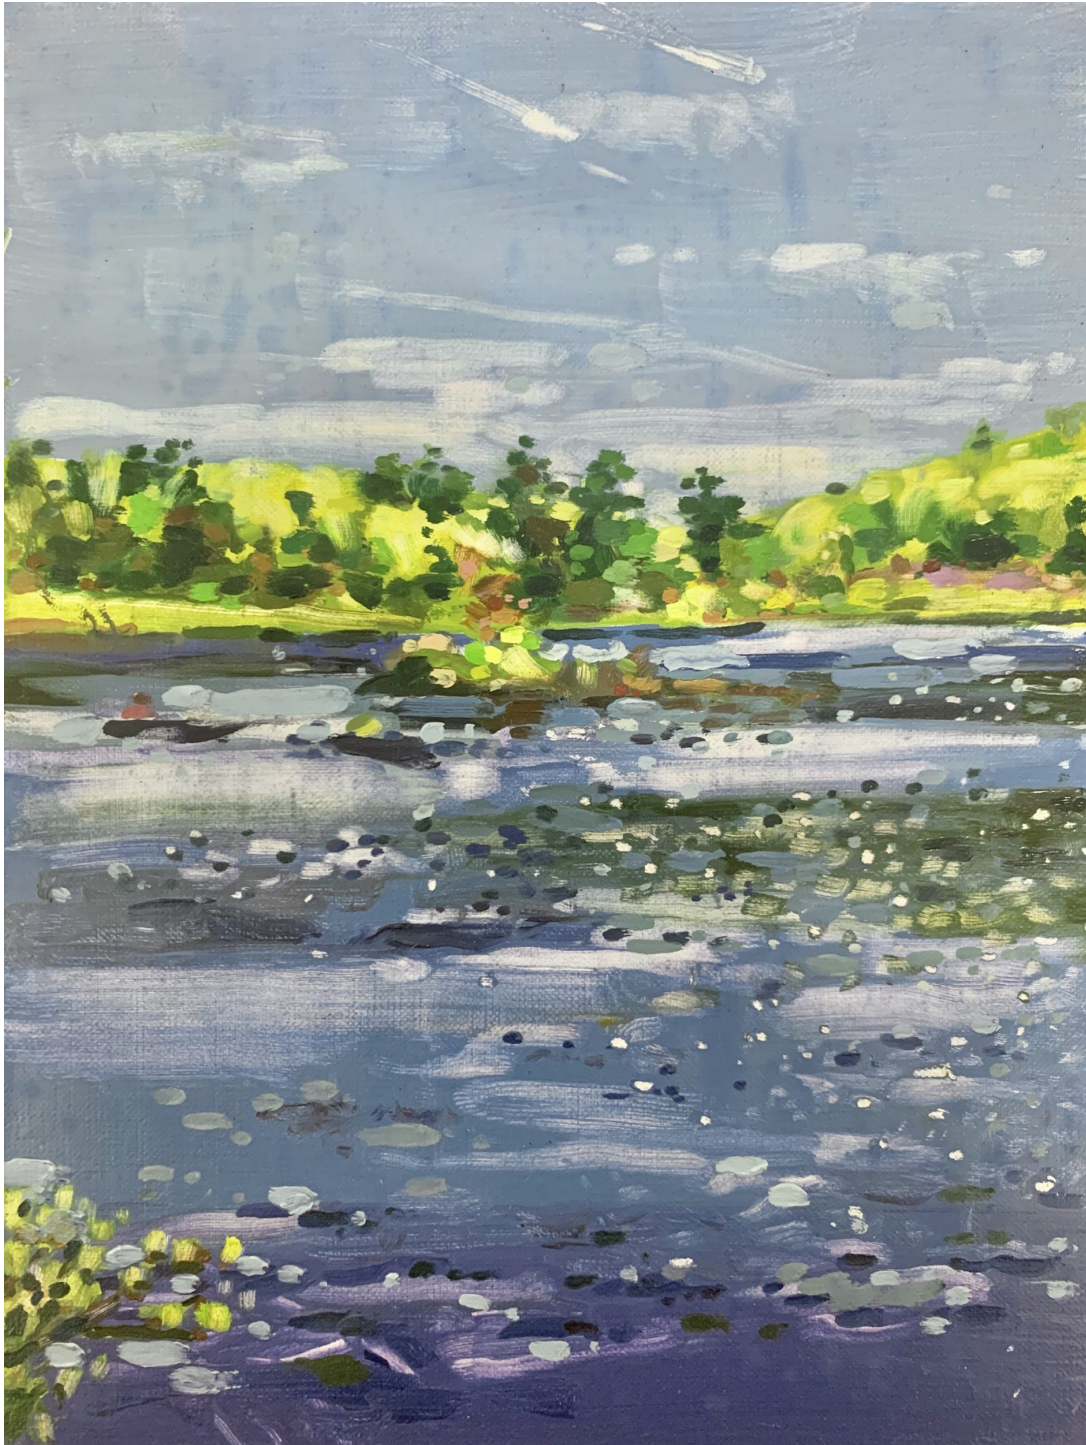

Pau Atela
Untitled, 2019
Oil on canvas
9h x 12w inches

Keiran Brennan Hinton
Island Pond, May 18, 2019
Oil on canvas
12h x 9w inches