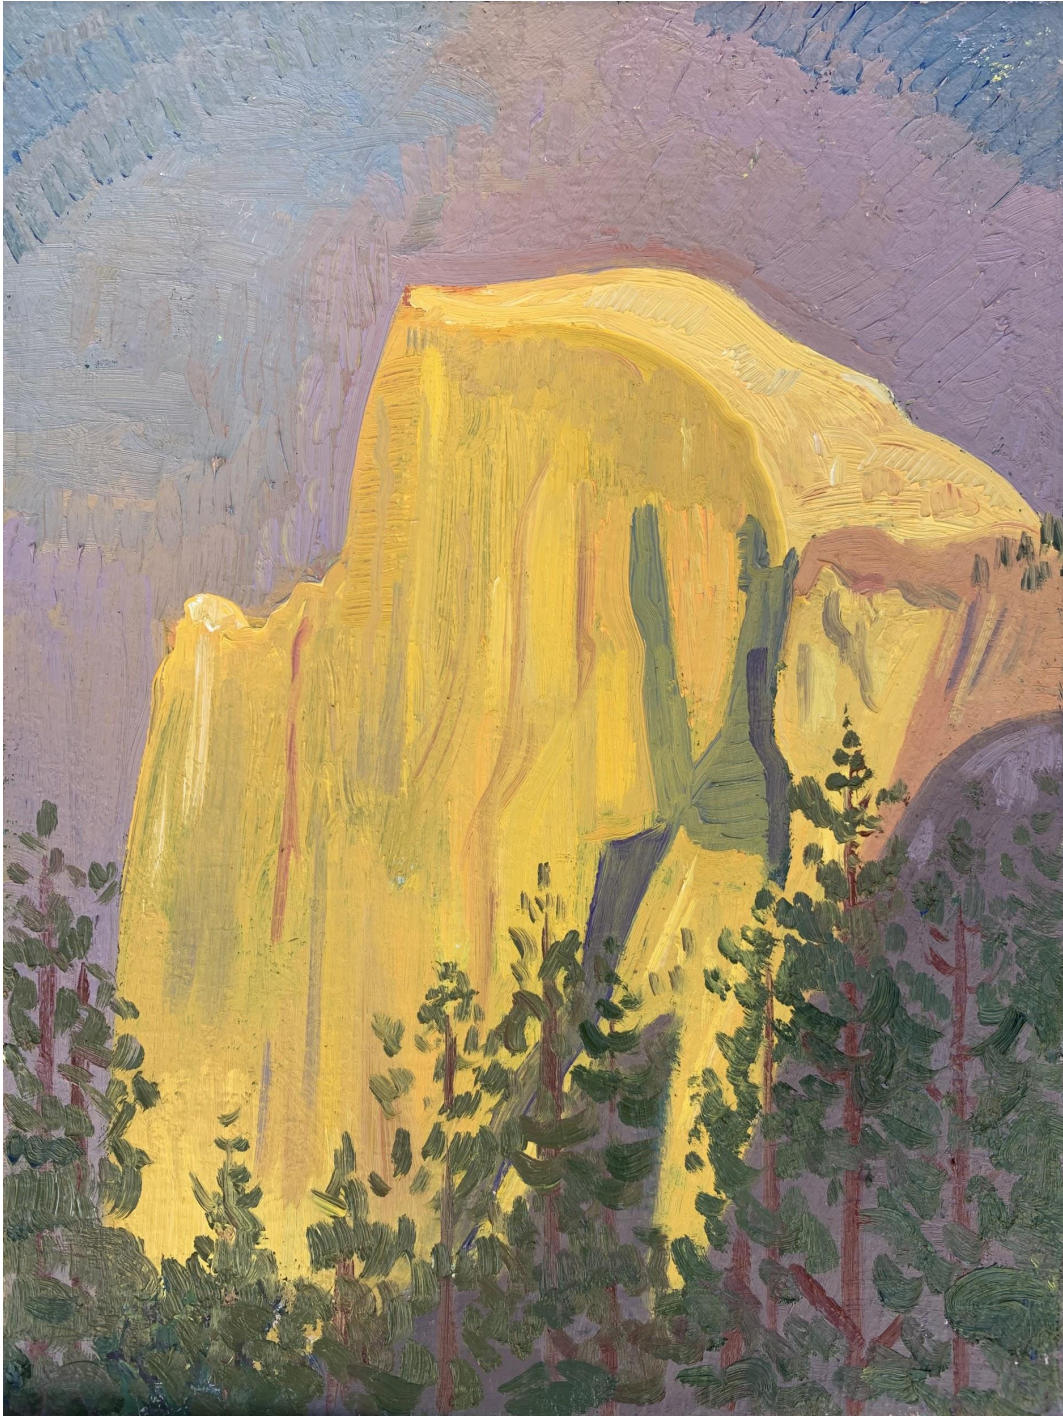

Drea Cofield
Silver Skirt above Vernal Falls, 2019
Oil on cardboard
7h x 5w inches

Johnny DeFeo

Late Afternoon at Samuel H Bordman State Park, just off the highway by the big cypress tree, 2019

Acrylic on panel

14h x 12w inches

Johnny DeFeo

Yosemite Tangle (actually this was just outside Yosemite in the burn zone of Stanislaus National Forest), 2019

Acrylic on panel
14h x 18w inches

Johnny DeFeo

Big Ol' Redwood Stump, Enchanted Forest, 2019

Andrea Heimer

Birds At Mount Bachelor, In Oregon, 2019

Acrylic on panel

11h x 14w inches

Morgan Mandalay
Big Sur Screams, 2019
Oil paint on primed paper
14.5h x 10.5w inches

Morgan Mandalay
Big Sur Stokes the Fire, 2019
Oil paint on primed paper
(14.5h x 10.5w inches)

Aaron Zulpo
The Tree of Mystery, 2019
Oil on canvas mounted on board
18h x 14w inches

Aaron Zulpo
Half Dome, 2019
Oil on canvas mounted on board
12h x 9w inches

Aaron Zulpo
Northern California Surf, 2019
Oil on canvas mounted on board
14h x 18w inches