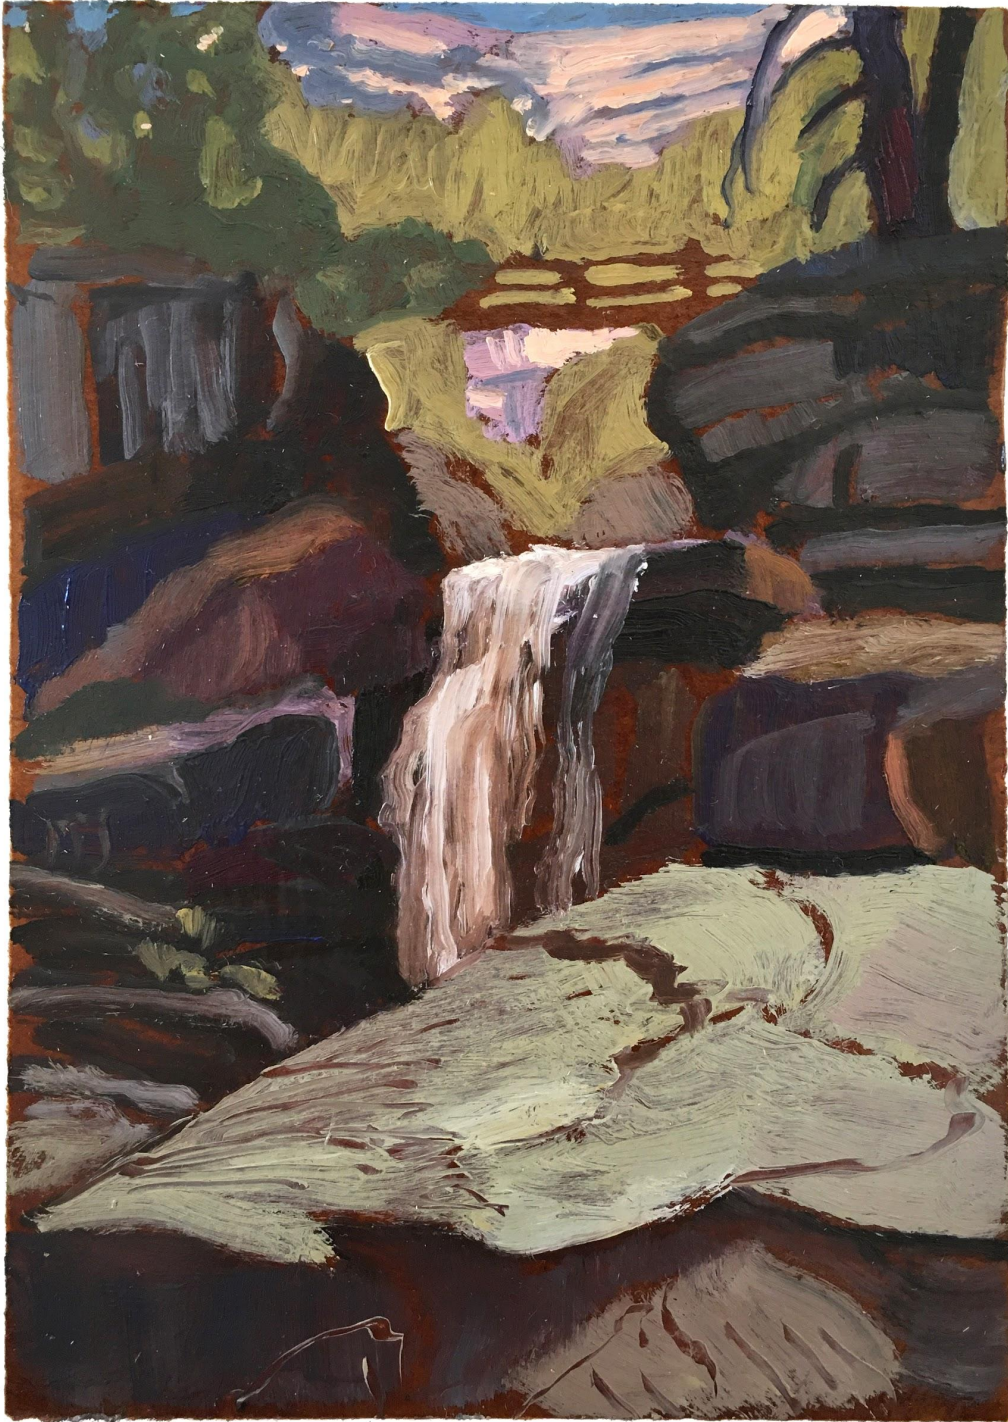

Adventure Painting
plein air painting

Pau Atela
Keiran Brennan Hinton
Mark Ryan Chariker
Drea Cofield
Johnny DeFeo
Caleb Hahne
Andrea Heimer
Morgan Mandalay
Aaron Zulpo

Exhibition Opening: Sunday, January 12 6–8pm
Exhibition Dates: January 12 – February 23, 2020

Mark Ryan Chariker
Untitled (Island Pond), 2019
Oil on panel
7h x 5w inches

Drea Cofield
Burnt Forest (Yosemite), 2019
Oil on canvas
12h x 9w inches

Drea Cofield
Half Dome, 2019
Oil on cardboard
7h x 5w inches

Drea Cofield
Silver Skirt above Vernal Falls, 2019
Oil on cardboard
7h x 5w inches

Johnny DeFeo

Late Afternoon at Samuel H Bordman State Park, just off the highway by the big cypress tree, 2019

Acrylic on panel

14h x 12w inches

Johnny DeFeo

Yosemite Tangle (actually this was just outside Yosemite in the burn zone of Stanislaus National Forest), 2019

Acrylic on panel
14h x 18w inches

Johnny DeFeo

Big Ol' Redwood Stump, Enchanted Forest, 2019