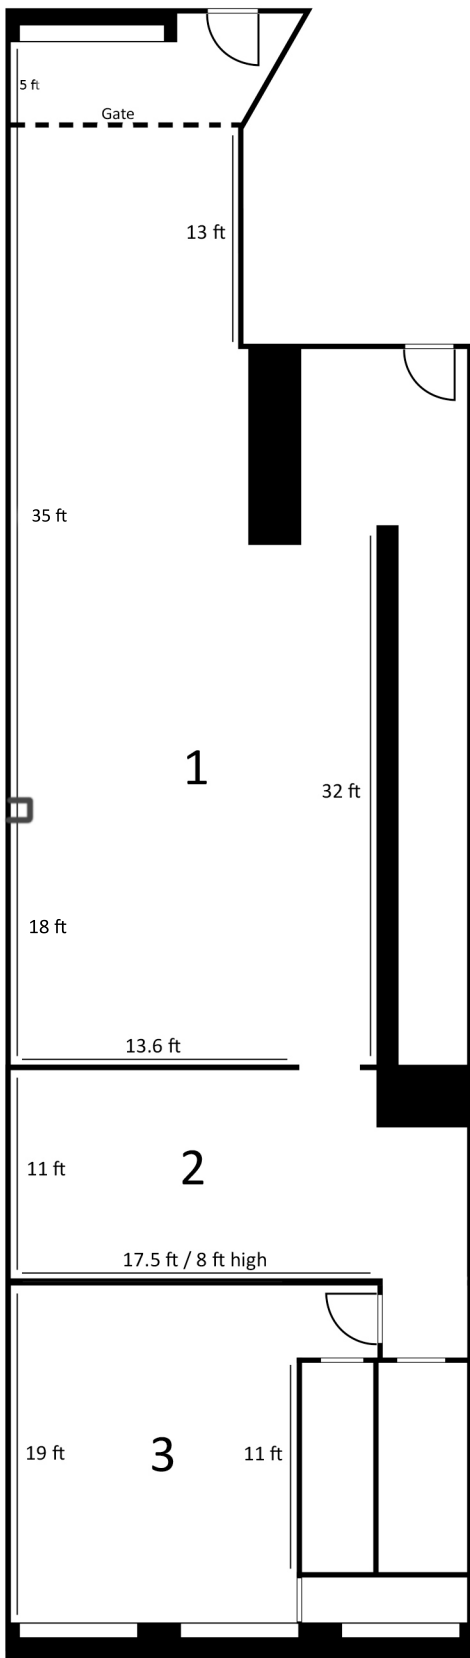

Entrance 39 White Street

Ceiling height 14 ft